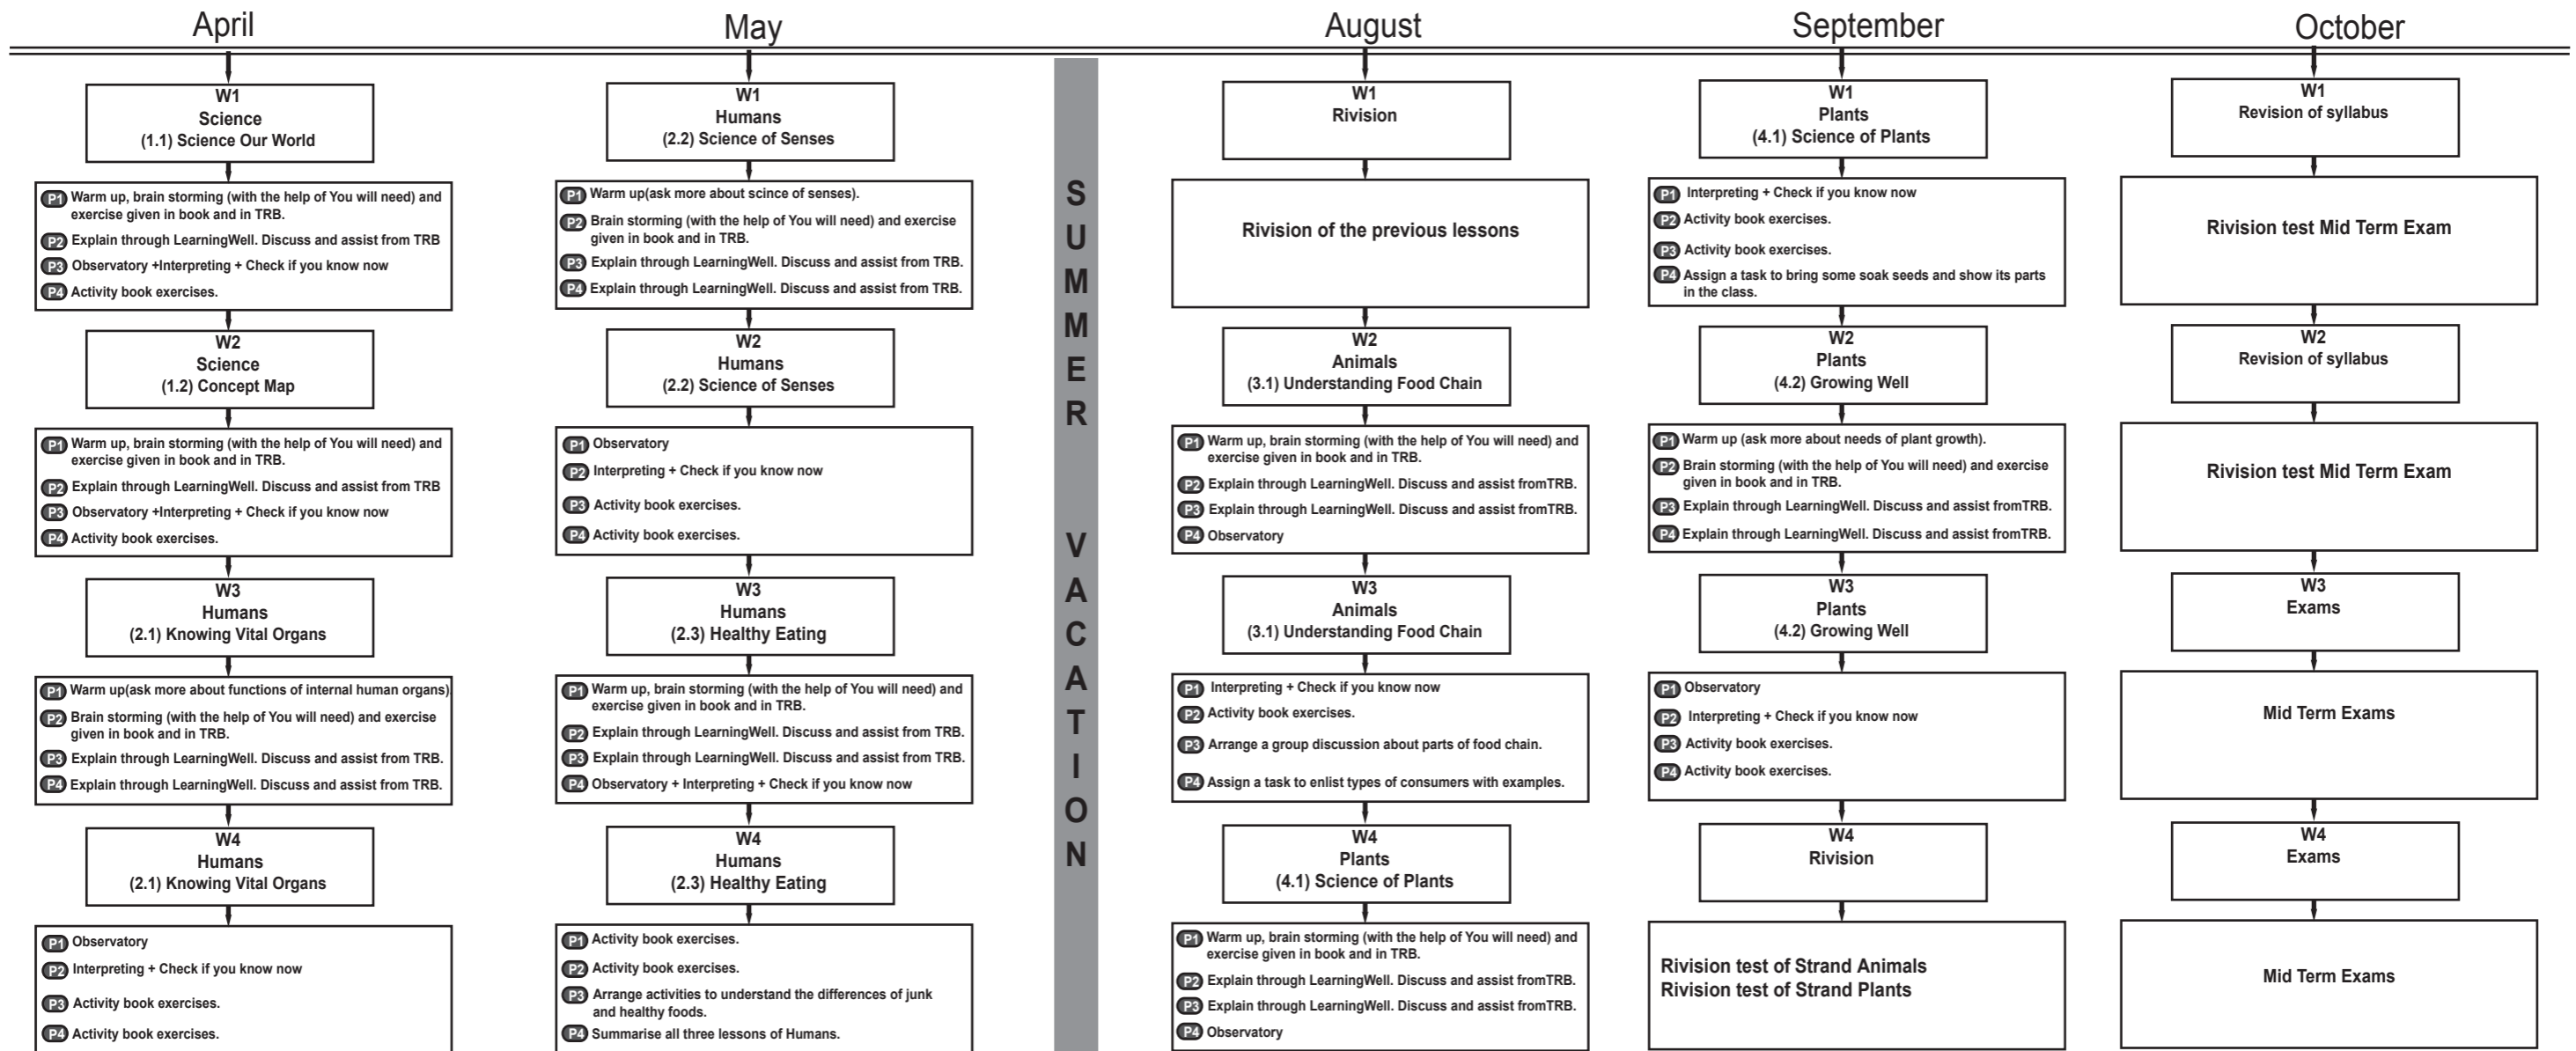

Lesson Planner GS 3 (First Term)

SUMMER VACATION